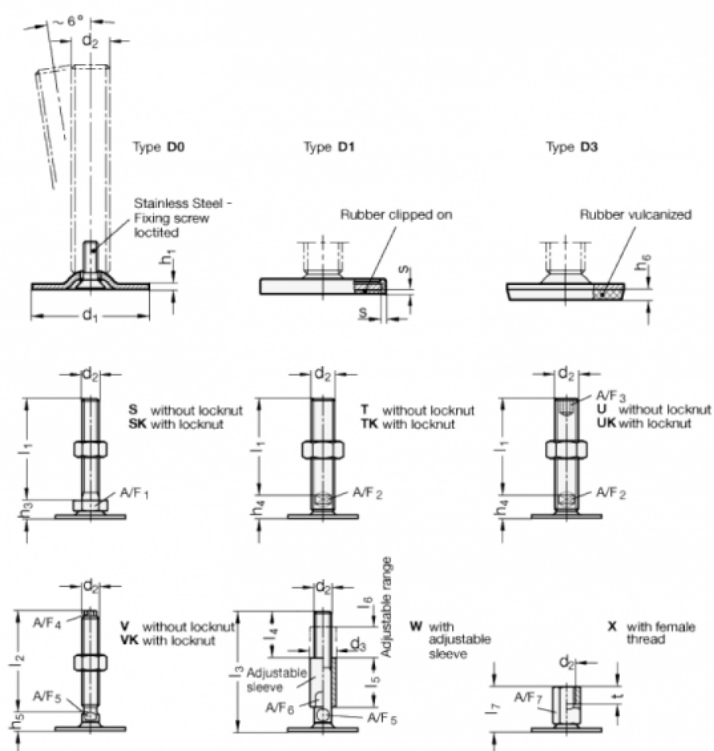

Article number: 204180M20100D0T
 Description: E+G levelling foot
 GN 41-80-M20-100-D0-T
 Note: T Without nut, Wrench flat at the bottom

Measures

A/F2 = 15
 d1 = 80
 d2 = M20
 h1 = 3
 h4 = 18
 h6 =
 l1 = 100
 s =